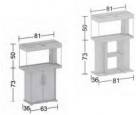

ACQUARI INDUSTRIALI - RIO 125 Arredamento

Valutazione: Nessuna valutazione
14 Days

[Fai una domanda su questo prodotto](#)

Descrizione

ACQUARI INDUSTRIALI -
RIO 125

Misure Disponibili

Lighting: HiLite 2 x 28 W (590